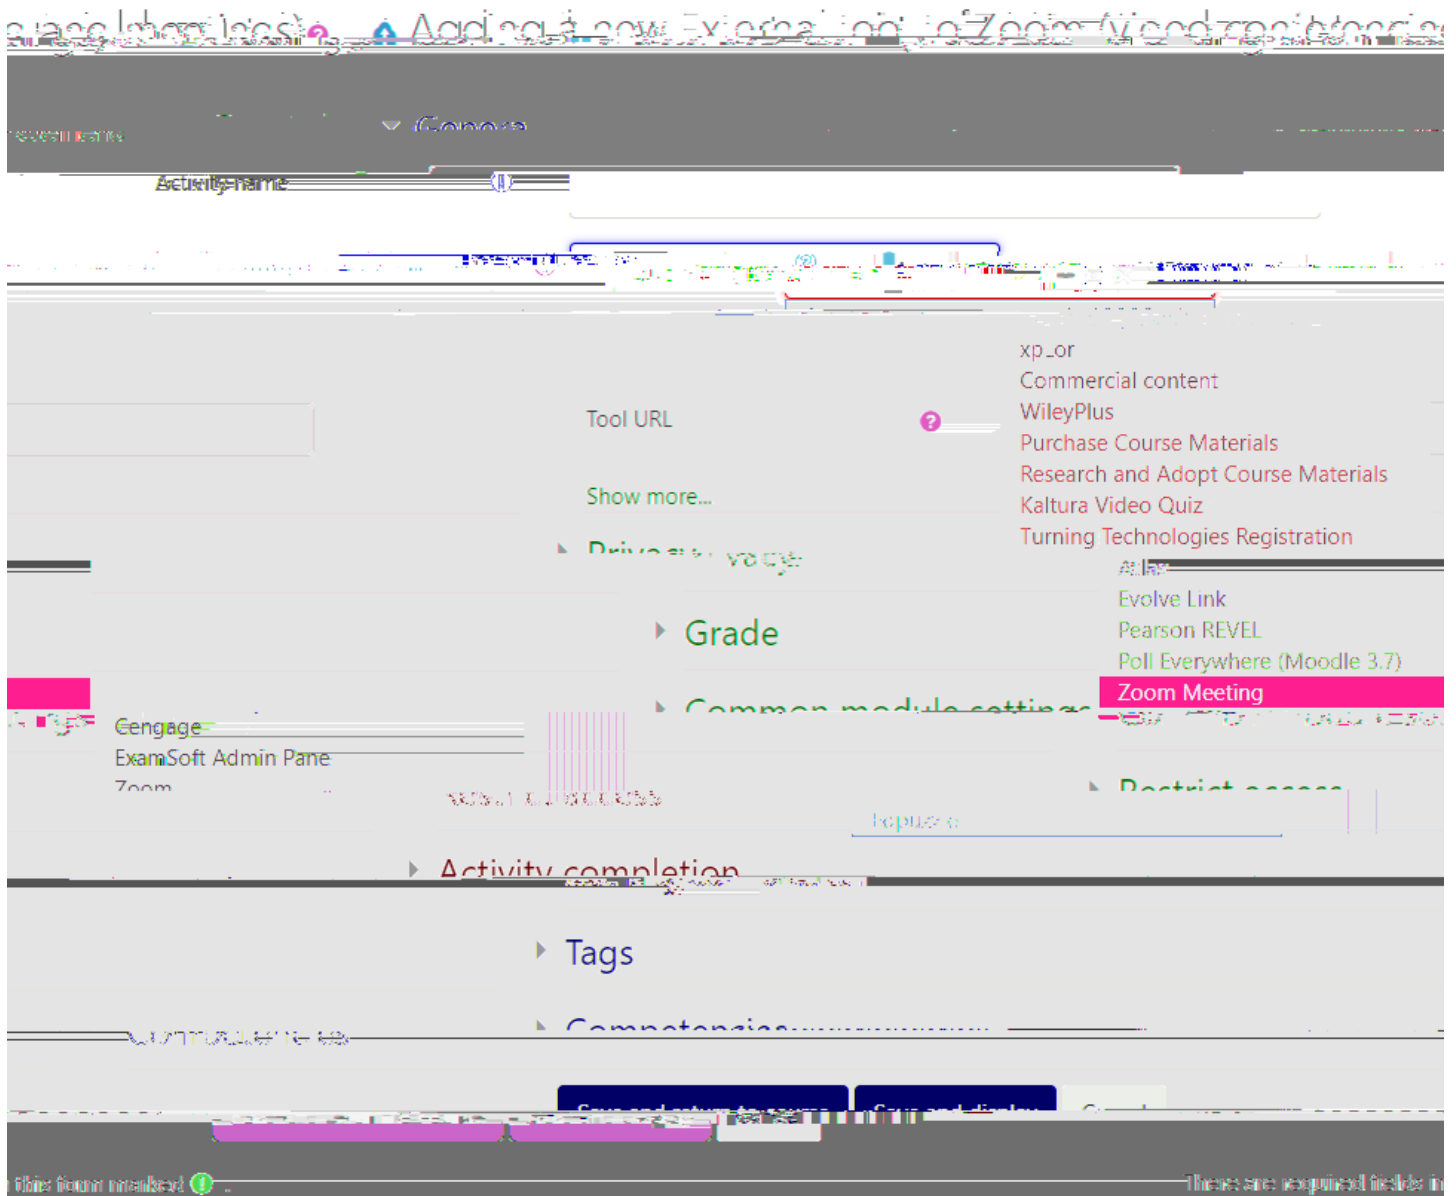

How to Add the Zoom 0 H H W L Q J External Module

1 2 7 () 2 5 , 1 6 7 \$ 1 7 0 ((7 , 1 * \$ 2 1 / <

4. On the next page, add an activity name and select Zoom from the preconfigured tool drop down menu.

5. Click Save and return to course.